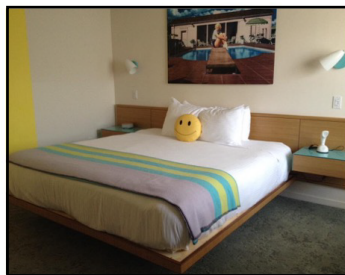

ROOSEVELT COLLEGE SYSTEM
HAPPY 4th GRAND REUNION 2016

Beverly Laurel

MOTOR HOTEL

8018 BEVERLY BOULEVARD, LOS ANGELES, CA 90048

**ROBERTO NEPOMUCENO
MANAGER**

The stunning Beverly Laurel Hotel is ideally situated in central Los Angeles, just minute from CBS studios and the Farmers Market, this impressive hotel is also within easy reach of popular Grove shopping area, Sunset Strip, La Brea Tar Pits and the LA County Museum of Art.

The décor is chic and modern reflecting that trendy fresh atmosphere that is symbolic of the cosmopolitan ambiance of this Californian city. The rooms are spacious, comfortable and come with satellite TV, telephone, air conditioning, refrigerator, and microwave: plenty to ensure that your stay at the Beverly Laurel is more than satisfactory.