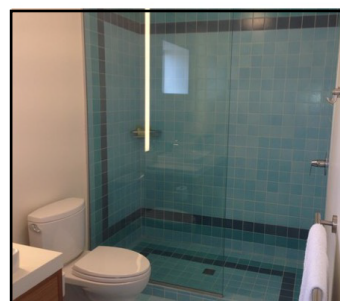

ROOSEVELT COLLEGE SYSTEM
HAPPY 4th GRAND REUNION 2016

Beverly Laurel

MOTOR HOTEL

8018 BEVERLY BOULEVARD, LOS ANGELES, CA 90048

**ROBERTO NEPOMUCENO
MANAGER**

The stunning Beverly Laurel Hotel is ideally situated in central Los Angeles, just minute from CBS studios and the Farmers Market, this impressive hotel is also within easy reach of popular Grove shopping area, Sunset Strip, La Brea Tar Pits and the LA County Museum of Art.

The décor is chic and modern reflecting that trendy fresh atmosphere that is symbolic of the cosmopolitan ambiance of this Californian city. The rooms are spacious, comfortable and come with satellite TV, telephone, air conditioning, refrigerator, and microwave: plenty to ensure that your stay at the Beverly Laurel is more than satisfactory.

Other excellent amenities at the hotel include access to a fitness centre, a seasonal outdoor pool, free car parking, and a restaurant. Guest can enjoy a drink or some delicious food at the near by Swingers Restaurant and Bar, a popular choice with locals as well as visitors to this vibrant city.

Reservations & Information:

* Tel. (323) 651-244 * Fax: (323) 651-5225 *

www.beverlylaurelhotel.com